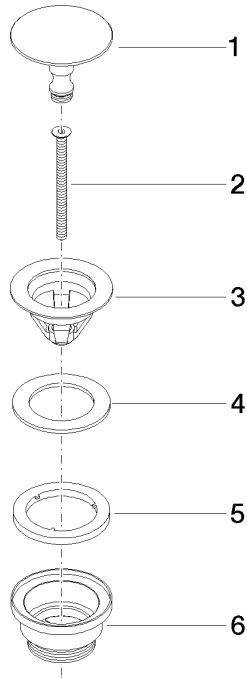

10 126 970

Fits: IMO, LULU, MADISON, MEM, TARA,  
CL.1, LISSÉ, VAIA, META, CYO

	Light Gold	10 126 970-26
	Chrome	10 126 970-00
	Brushed Platinum	10 126 970-06
	Platinum	10 126 970-08
	Durabrand (23kt Gold)	10 126 970-09
	Dark Chrome	10 126 970-19
	Brushed Light Gold	10 126 970-27
	Brushed Durabrand (23kt Gold)	10 126 970-28
	Matte Black	10 126 970-33
	Brushed Bronze	10 126 970-42
	Brushed Champagne (22kt Gold)	10 126 970-46
	Champagne (22kt Gold)	10 126 970-47
	Brushed Chrome	10 126 970-93
	Brushed Dark Platinum	10 126 970-99

## Basin Waste without press-closing 1 1/4" - Light Gold

---

IMO

10 126 970

Only suitable for sinks without an overflow.

10 126 970

mm [inches]

10 126 970

### Spare parts list

No.	Item Number	Name	Quantity used	Delivery time
1	09 31 20 097-26	plug	1	60
2	09 30 30 179 90	screw	1	2
3	09 11 01 038-26	cup	1	60
4	09 14 05 061 90	seal	1	2
5	09 14 03 153 90	seal	1	2
6	09 11 10 156-26	connection	1	60