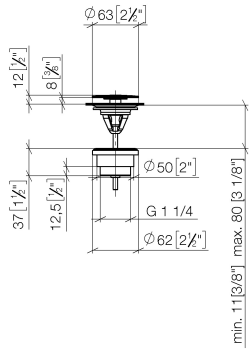

## Basin Waste without press-closing 1 1/4" - Light Gold

---

IMO

10 126 970

Only suitable for sinks without an overflow.

10 126 970

mm [inches]

10 126 970

### Spare parts list

No.	Item Number	Name	Quantity used	Delivery time
1	09 31 20 097-26	plug	1	60
2	09 30 30 179 90	screw	1	2
3	09 11 01 038-26	cup	1	60
4	09 14 05 061 90	seal	1	2
5	09 14 03 153 90	seal	1	2
6	09 11 10 156-26	connection	1	60